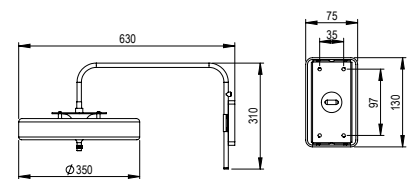

WALL BRACKET