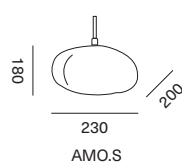

PLANETOIDE

SERESI

GOLD

300
SER.S

AIRISI

AMBER IRIDESCENT

300
AIR.S

CENTAURE

CORAL

270
CEN.S

PALASI

PETROL

250
PAL.S

COLORS

EACH FORM HAS ITS OWN COLOR
EVERY FORM COMES IN SIZE S

ASTREA

PURPLE IRIDESCENT

210
AST.S

HEBE

SILVER SMOKE

260
HEB.S

FLORA

GREEN IRIDESCENT

260
FLO.S

AMOR

RED

230
AMO.S

JUNO

CRYSTAL

240
JUN.S

EROSI

BRILLIANT RUBY

300
ERO.S

VESTA

STEEL BLUE

300
VES.S

SAIKI

BLUE

250
SAI.S