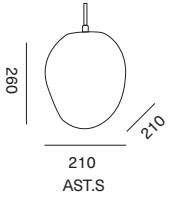

ASTREA

PURPLE IRIDESCENT