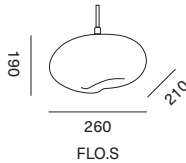

PURPLE IRIDESCENT

210
AST.S

HEBE

SILVER SMOKE

260
HEB.S

FLORA

GREEN IRIDESCENT

260
FLO.S