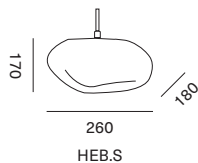

PURPLE IRIDESCENT

210
AST.S

HEBE

SILVER SMOKE

260
HEB.S

FLORA

GREEN IRIDESCENT

260
FLO.S