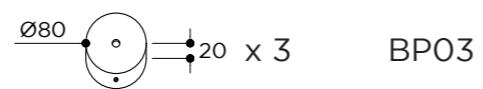

BACKPLATE OPTIONS