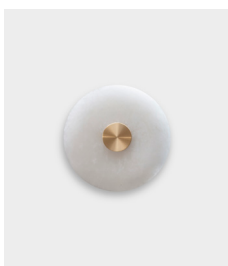

BERT | FRANK

BIDE

BIDE WALL LIGHT

Disc-shaped wall light with turned brass bobbin and natural alabaster diffuser to exude a soft, ambient glow. Suitable for wet areas. Available in two sizes, large and small.

PRODUCT CODE

BDE0020 - Bide Wall Light Small - Brass
 BDE0021 - Bide Wall Light Large - Brass
 BDE0022 - Bide Wall Light Small - Nickel
 BDE0023 - Bide Wall Light Large - Nickel

MATERIALS

Brass, Alabaster

WEIGHT

Large = 2.3kg net, 3.4kg gross
 Small = 1.3kg net, 2.3kg gross

WALL PLATE

White 116mm wall plate
 3.5in/100mm mounting template

DESIGN NOTES

Lights can be decorative and functional. We want people to be expressive, use their imagination. Bide is designed to be used in multiples, overlapping and intertwining to create beautiful sculptural silhouettes.

SATIN BRASS

SATIN NICKEL

SMALL

LARGE

WALL PLATE