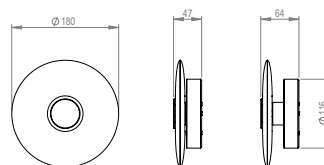

WEIGHT

Large = 2.3kg net, 3.4kg gross
 Small = 1.3kg net, 2.3kg gross

WALL PLATE

White 116mm wall plate
 3.5in/100mm mounting template

DESIGN NOTES

Lights can be decorative and functional. We want people to be expressive, use their imagination. Bide is designed to be used in multiples, overlapping and intertwining to create beautiful sculptural silhouettes.

SATIN BRASS

SATIN NICKEL

SMALL

LARGE

WALL PLATE