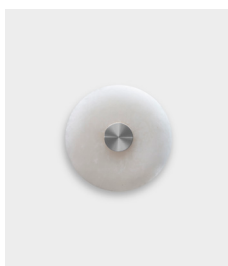

BERT | FRANK

BIDE

BIDE WALL LIGHT

Disc-shaped wall light with turned brass bobbin and natural alabaster diffuser to exude a soft, ambient glow. Suitable for wet areas. Available in two sizes, large and small.

PRODUCT CODE

BDE0020 - Bide Wall Light Small - Brass
 BDE0021 - Bide Wall Light Large - Brass
 BDE0022 - Bide Wall Light Small - Nickel
 BDE0023 - Bide Wall Light Large - Nickel

MATERIALS

Brass, Alabaster

WEIGHT

Large = 2.3kg net, 3.4kg gross
 Small = 1.3kg net, 2.3kg gross

WALL PLATE

White 116mm wall plate
 3.5in/100mm mounting template

DESIGN NOTES

Lights can be decorative and functional. We want people to be expressive, use their imagination. Bide is designed to be used in multiples, overlapping and intertwining to create beautiful sculptural silhouettes.

SATIN BRASS

SATIN NICKEL

SMALL

LARGE

WALL PLATE