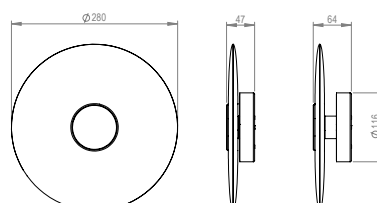

WEIGHT

Large = 2.3kg net, 3.4kg gross
 Small = 1.3kg net, 2.3kg gross

WALL PLATE

White 116mm wall plate
 3.5in/100mm mounting template

DESIGN NOTES

Lights can be decorative and functional. We want people to be expressive, use their imagination. Bide is designed to be used in multiples, overlapping and intertwining to create beautiful sculptural silhouettes.

SATIN BRASS

SATIN NICKEL

SMALL

LARGE

WALL PLATE