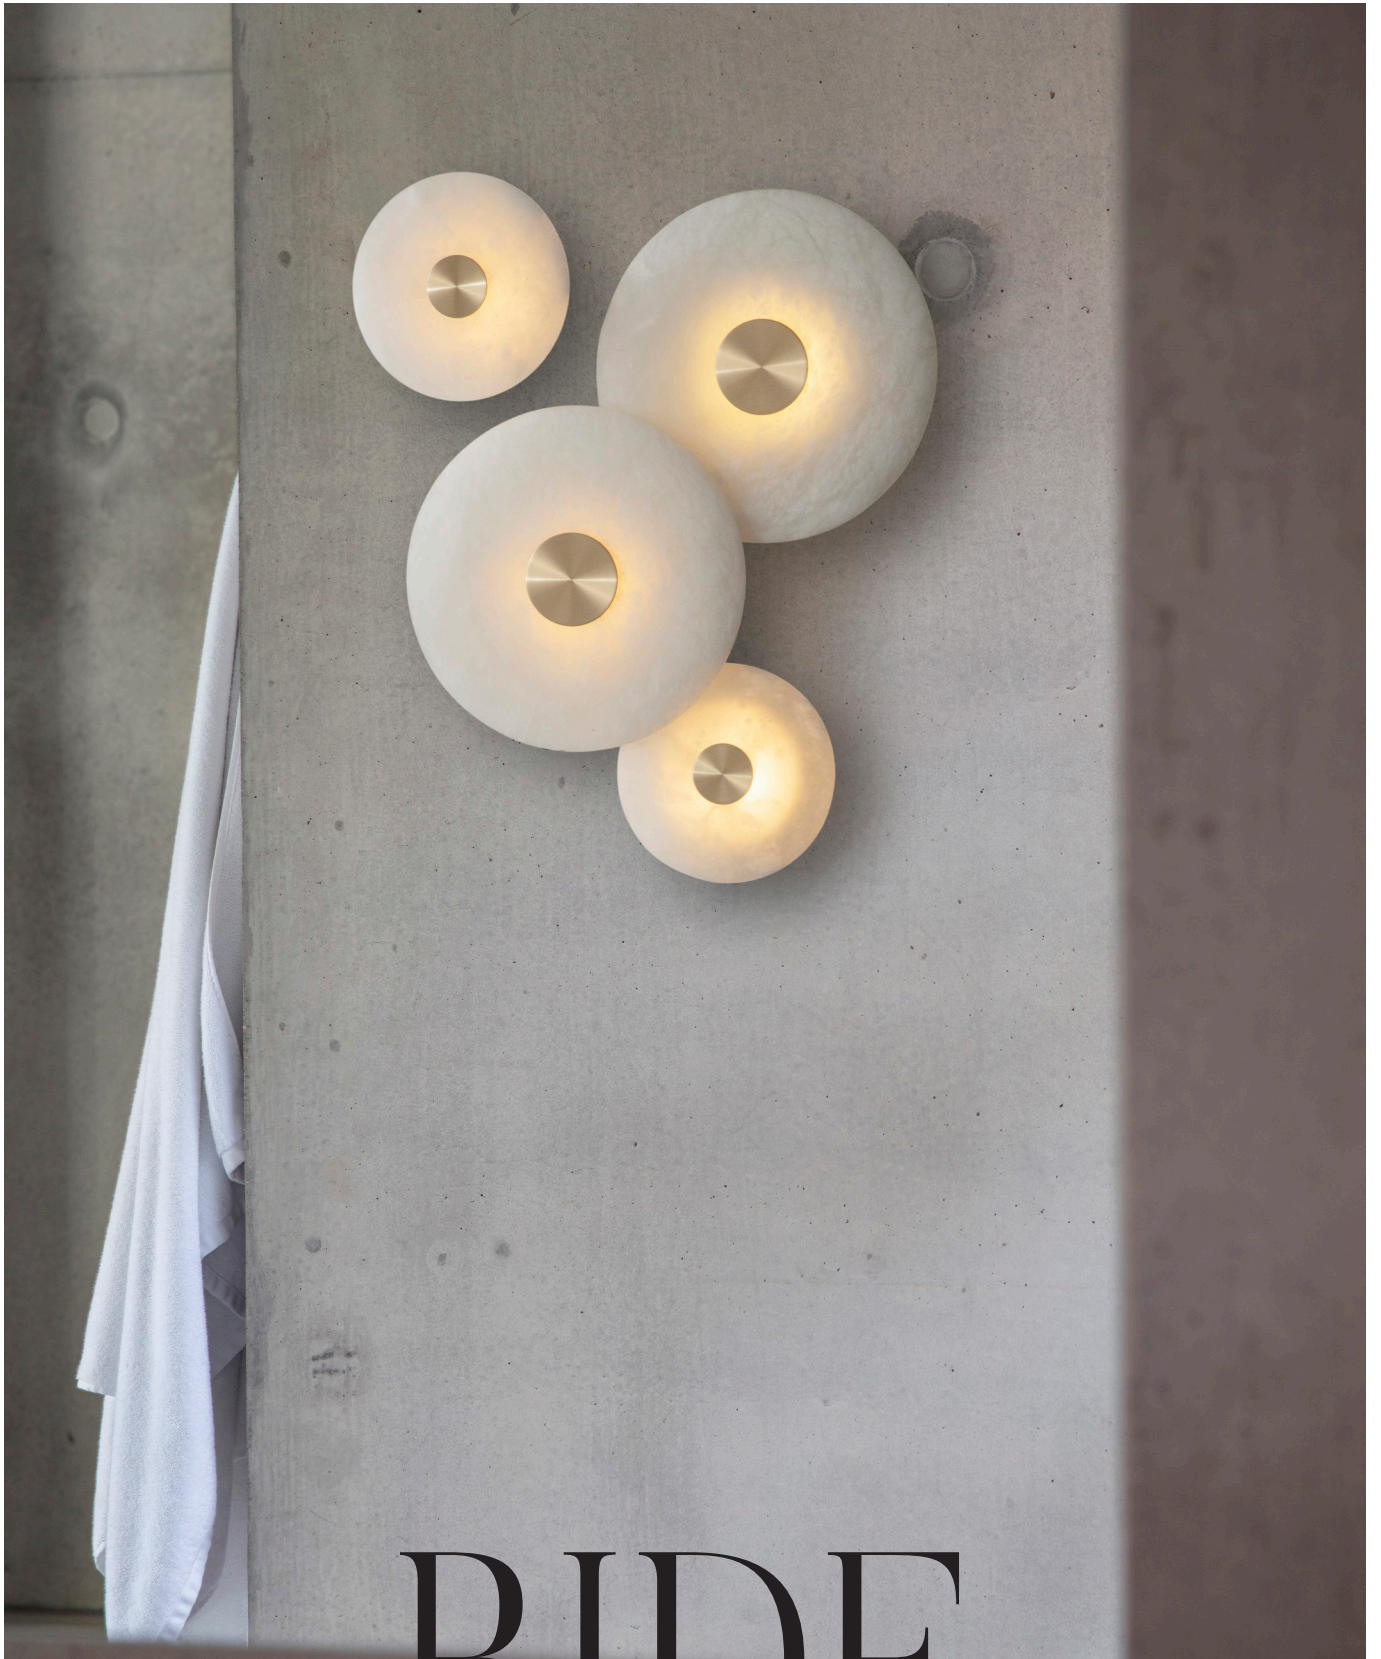

BERT | FRANK

BIDE

BIDE WALL LIGHT

Disc-shaped wall light with turned brass bobbin and natural alabaster diffuser to exude a soft, ambient glow. Suitable for wet areas. Available in two sizes, large and small.

PRODUCT CODE

BDE0020 - Bide Wall Light Small - Brass
 BDE0021 - Bide Wall Light Large - Brass
 BDE0022 - Bide Wall Light Small - Nickel
 BDE0023 - Bide Wall Light Large - Nickel

MATERIALS

Brass, Alabaster

FINISHES

Available in Brushed Brass or Nickel metalwork
 Metalwork lacquered as standard

DIMMING

Mains dimmable / TRIAC

IP RATING

IP65 rated, suitable for wet areas

LIGHT SOURCE

6W Integrated 120/240V Mains LED
 2700k

WEIGHT

Large = 2.3kg net, 3.4kg gross
 Small = 1.3kg net, 2.3kg gross

WALL PLATE

White 116mm wall plate
 3.5in/100mm mounting template

DESIGN NOTES

Lights can be decorative and functional. We want people to be expressive, use their imagination. Bide is designed to be used in multiples, overlapping and intertwining to create beautiful sculptural silhouettes.