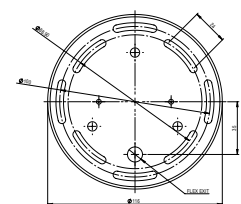

WEIGHT

Large = 2.3kg net, 3.4kg gross
 Small = 1.3kg net, 2.3kg gross

WALL PLATE

White 116mm wall plate
 3.5in/100mm mounting template

DESIGN NOTES

Lights can be decorative and functional. We want people to be expressive, use their imagination. Bide is designed to be used in multiples, overlapping and intertwining to create beautiful sculptural silhouettes.

SATIN BRASS

SATIN NICKEL

SMALL

LARGE

WALL PLATE