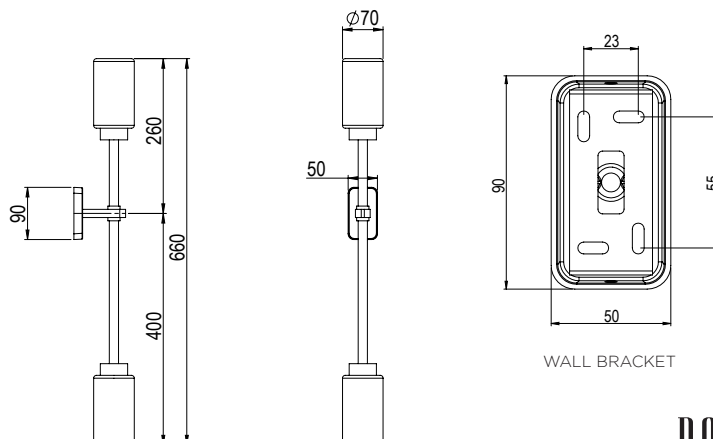

WALL BRACKET