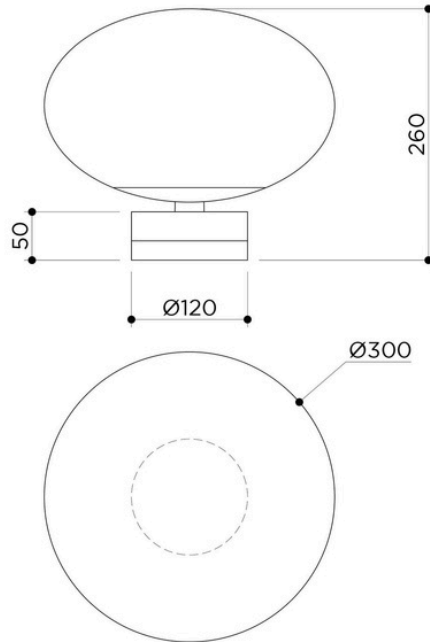

Modern Metier

Dimensions

Variations

METAL FINISHES

PATINA

PLATED

POWDER COAT

TERRAZZO / STONES FINISHES